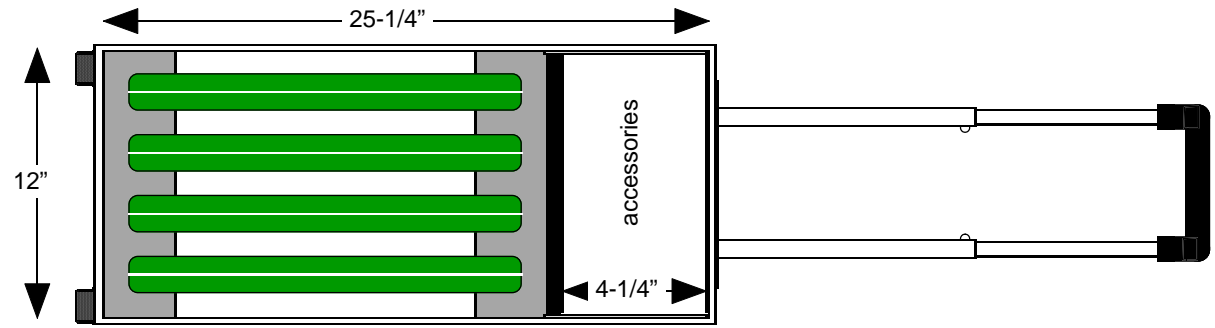

4 in 1 Multiple Laptop Case

for laptops having up to **17.3" Screens**

Product I.D.: SCM169812
Product Outside Dimensions: 26-3/4"x13"x16-1/2" (wdh)
Product Inside wall-to-wall Dimensions: 25-1/4"x12"x15" (wdh)
Options Included: Special hi-density foam support blocking as separators between laptops, padlocking recessed twist catch, case cart (retractable telescoping tow handle & recessed 3" casters) option & spacious accessory compartment.
Case Color: Black