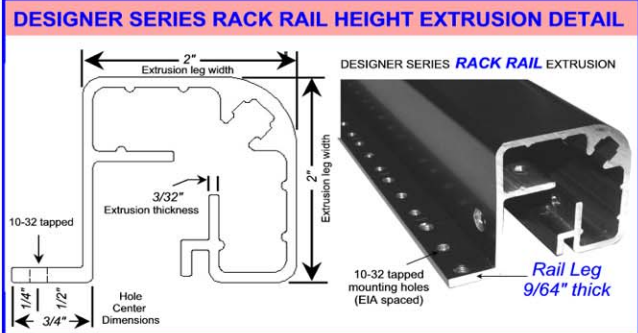

4-Post Rack "Frames"

any height from 4 - 48 RU in
20", 24" or 30" depth.
(custom depths available upon request)

Star Case Mfg. Co., Inc.
648 Superior Ave.
Munster, IN 46321
(800)822-STAR (7827) or
(800)782-CASE (2273)
email - star@starcase.com
www.starcase.com