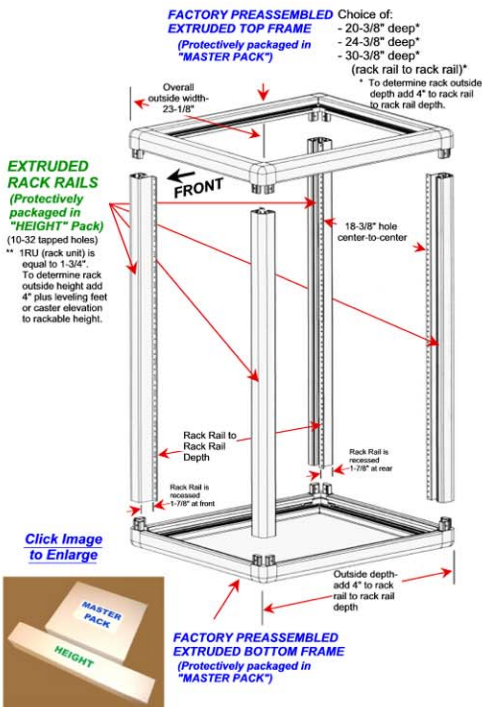

## Electronic Racks

### Rack "Enclosures"

with or without doors,  
any height ranging from 4 - 48 RU in  
20", 24" or 30" depth. (custom depths available upon request)

**RAPID TURNAROUND!!**