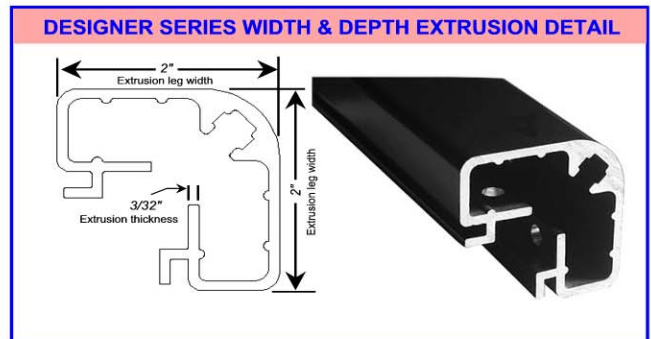

### Rack "Enclosures"

with or without doors,  
any height ranging from 4 - 48 RU in  
20", 24" or 30" depth. (custom depths available upon request)

**RAPID TURNAROUND!!**

## 4-Post Rack "Frames"

any height from 4 - 48 RU in  
20", 24" or 30" depth.  
(custom depths available upon request)

Star Case Mfg. Co., Inc.  
648 Superior Ave.  
Munster, IN 46321  
(800)822-STAR (7827) or  
(800)782-CASE (2273)  
email - star@starcase.com  
www.starcase.com