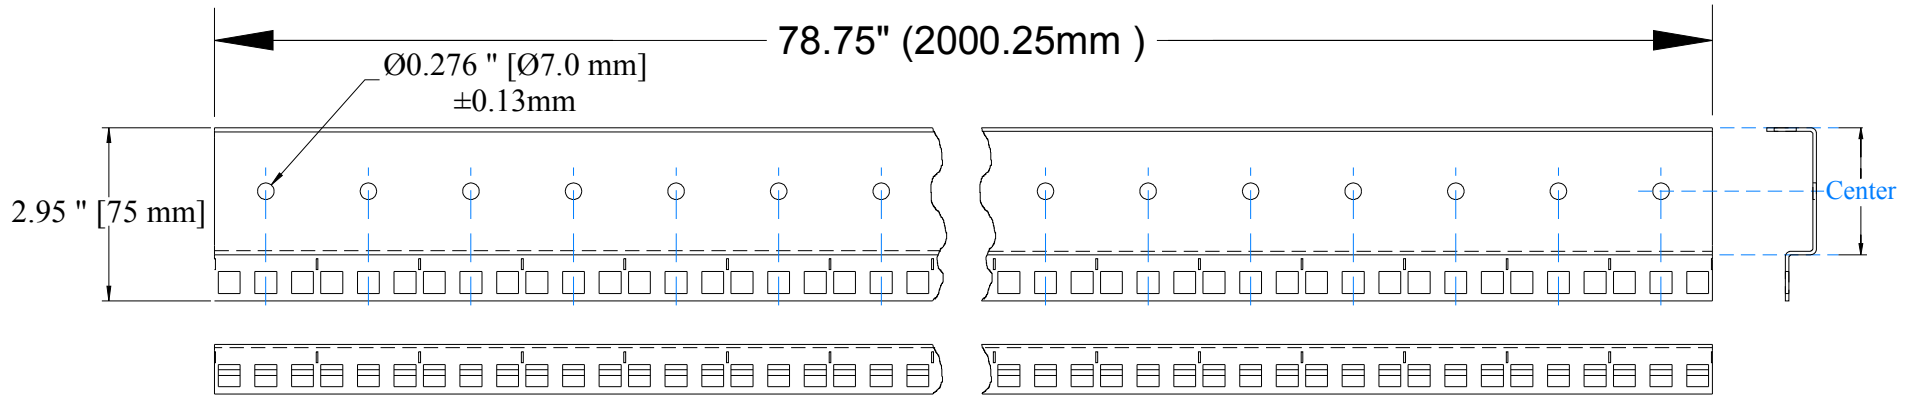

"Z" rail
1.5mm steel, black powder coat

All dimensions ± 0.5 mm except where specified