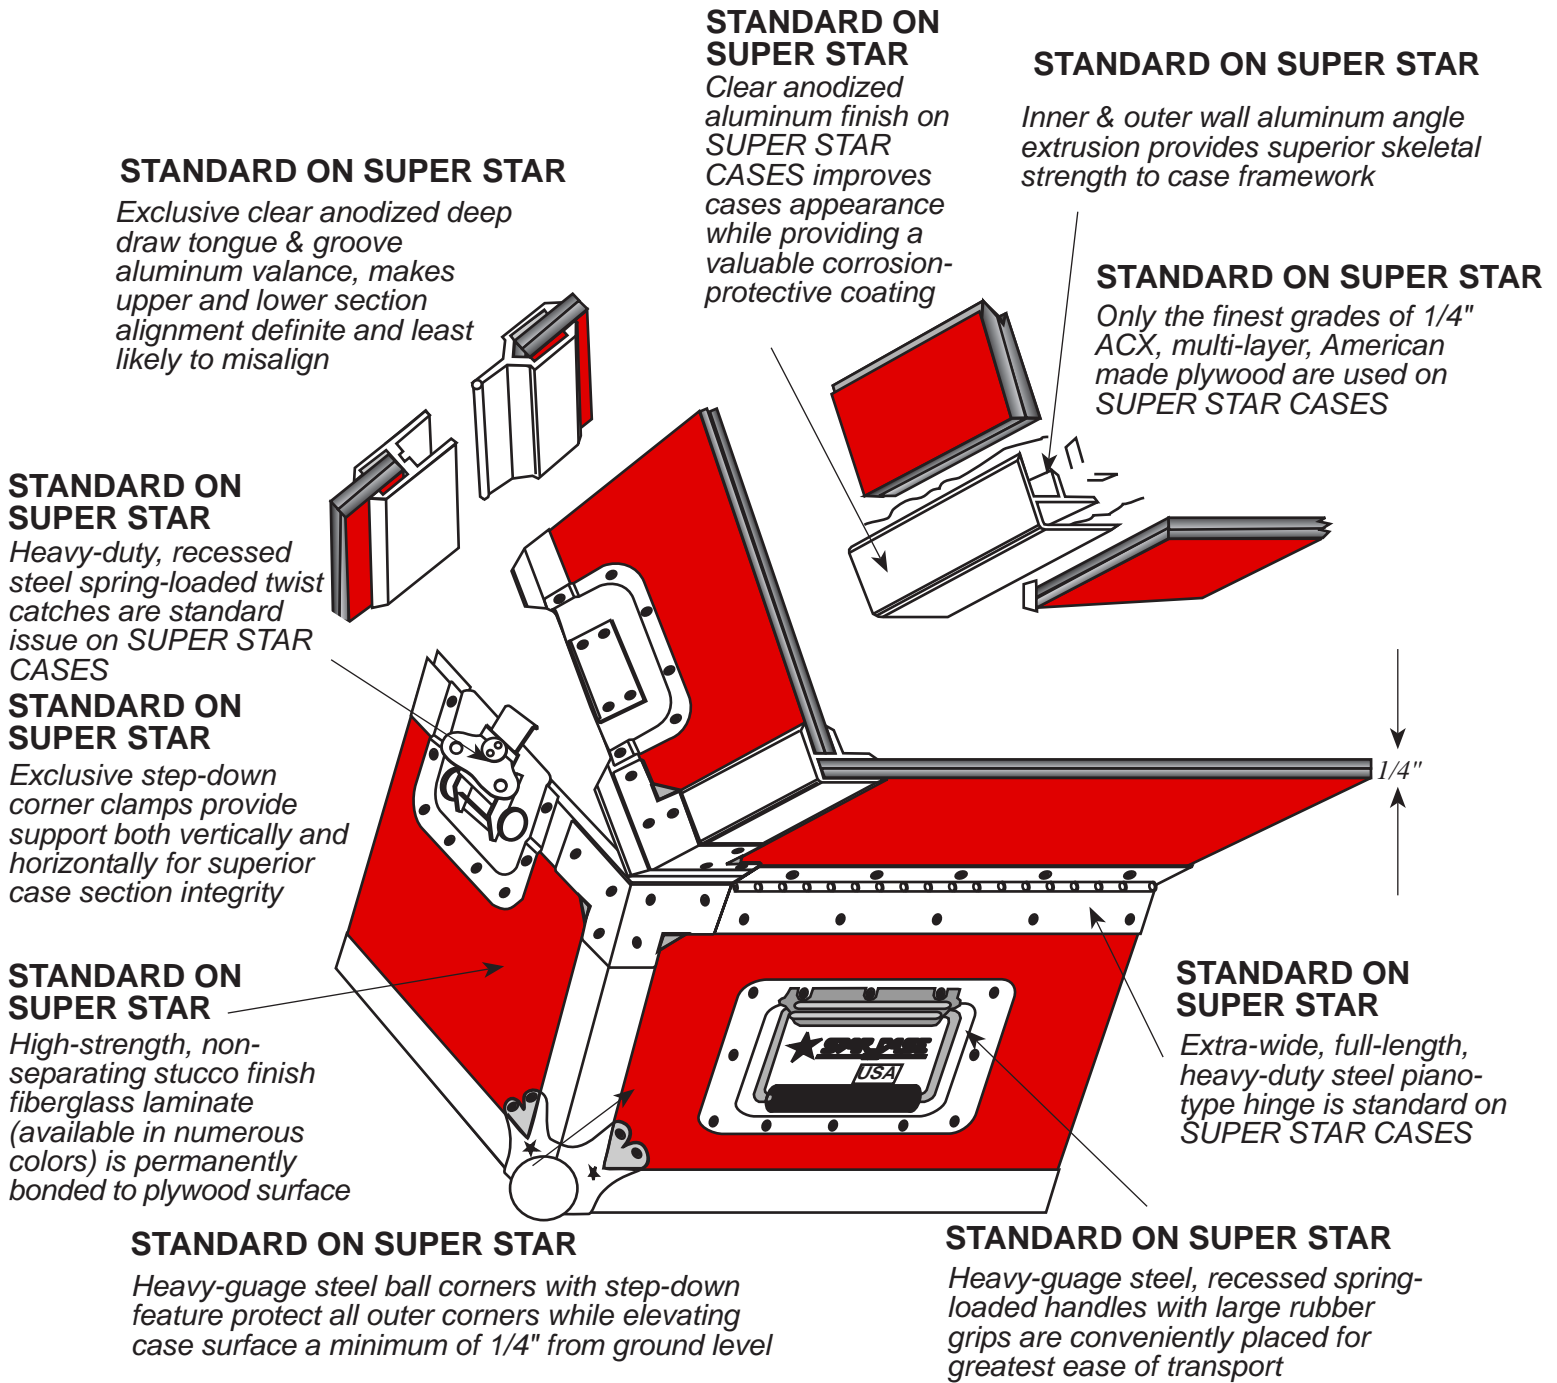

# SUPER STAR-1/4"

## SUPER Star Recommendations

Recommended Means of Transit	Recommended Applications	For Additional data such as: <ul style="list-style-type: none"> <li>- Color Choices</li> <li>- Option Choices</li> <li>- Caster Selections</li> </ul> Please Consult STAR CASE Contact Us Today!
Common Carrier transport by: - All Air Carriers - Rail - Sea - Truck, and other land transport means	Components of high weight concentrations such as: - Multiple LCD/Plasma displays. - Field instrumentation - Delicate equipment & electronics - Medical Instruments	