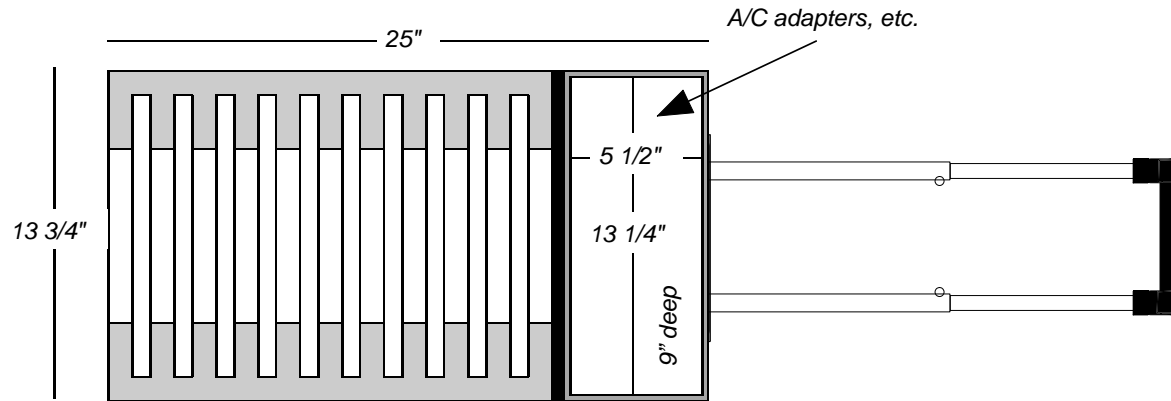

10 IN 1 CASE FOR HP CHROMEBOOK 11 - 11-1/2"X8"X3/4"

INTERIOR VIEW

FRONT VIEW

LEFT SIDE VIEW

RIGHT SIDE VIEW

**PROPRIETARY MATERIAL
DO NOT COPY, DUPLICATE OR REPRINT**

This drawing and the design depicted, remains the property of STAR CASE MANUFACTURING CO., LLC and may not be used for any purpose without the express written permission from STAR CASE MANUFACTURING CO., LLC.