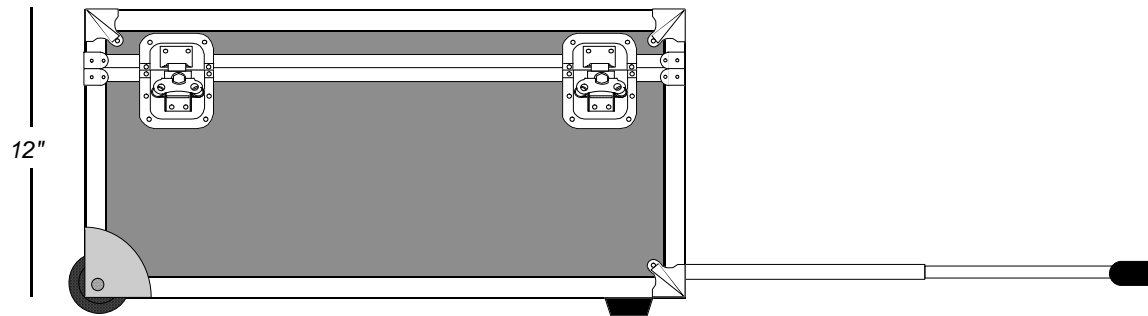

10 IN 1 CASE FOR HP CHROMEBOOK 11 - 11-1/2"X8"X3/4"

INTERIOR VIEW

FRONT VIEW

LEFT SIDE VIEW

RIGHT SIDE VIEW

**PROPRIETARY MATERIAL
DO NOT COPY, DUPLICATE OR REPRINT**

This drawing and the design depicted, remains the property of STAR CASE MANUFACTURING CO., LLC and may not be used for any purpose without the express written permission from STAR CASE MANUFACTURING CO., LLC.