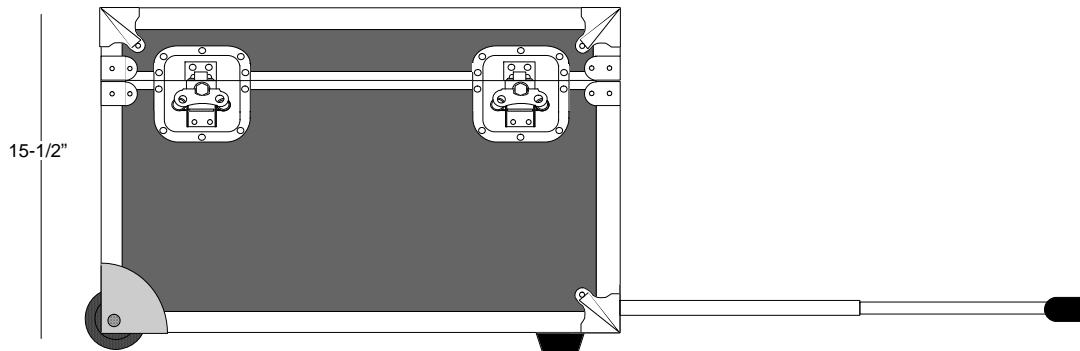

10 IN 1 Dell Chromebook 11 Tablets &  
Tripplite TLP1008 TELTV AC strips

FRONT VIEW

RIGHT SIDE VIEW

LEFT SIDE VIEW