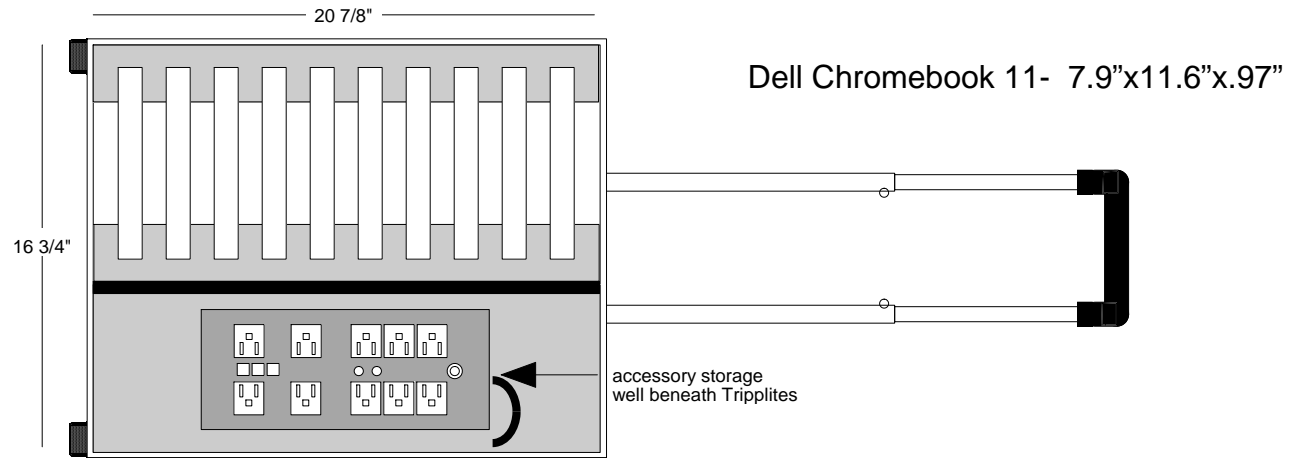

10 IN 1 Dell Chromebook 11 Tablets &  
Tripplite TLP1008 TELTV AC strips

FRONT VIEW

RIGHT SIDE VIEW

LEFT SIDE VIEW