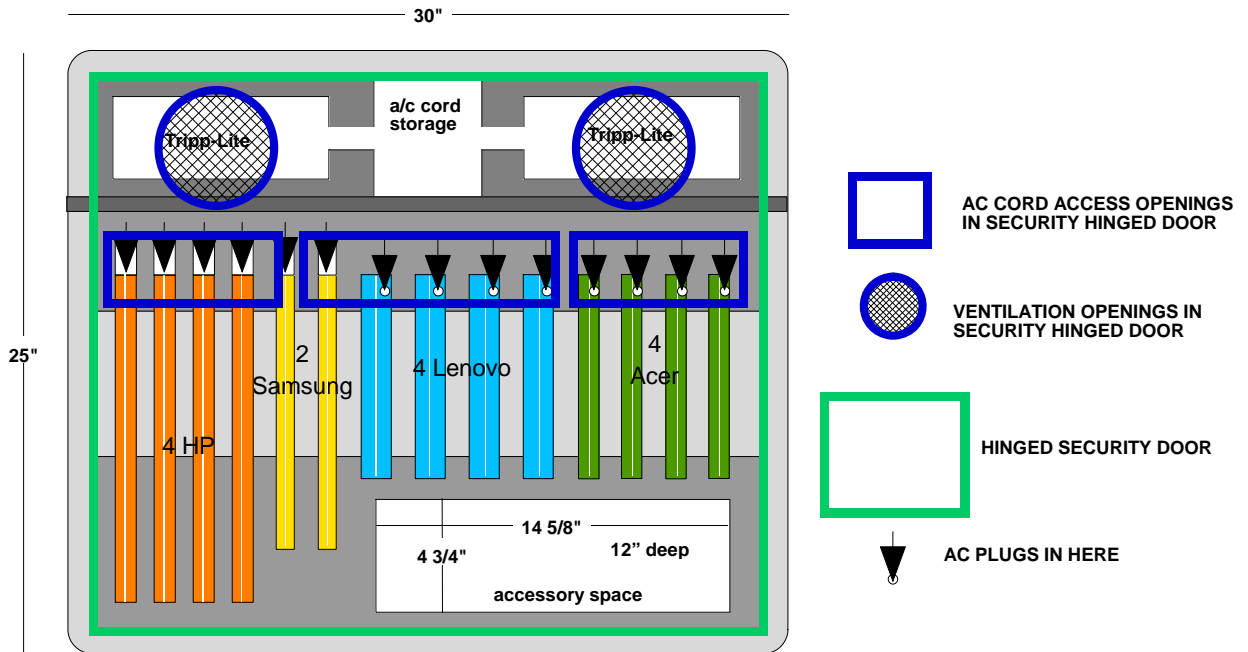

INTERNAL VIEW LOOK DOWN INTO BASE SECTION OF PELICAN 1690 CASE  
 (SECURITY HINGED LID NOT SHOWN)  
 CASE OVERALL INSIDE DIMENSIONS ARE 30.1"X25.02"X15" (13" DEEP  
 BASE & 2" DEEP LID)

SAMSUNG 11.6" Chromebook - 11.4"X8.125"X.68" (2 each)  
 (loaded sideways)  
 HP Pavilion Chromebook 14 - 13.56"X9.5"X.81" (4 each)  
 LENOVO Chromebook - 11.55"X8.5"X1.27" (4 each)  
 ACER Chromebook - 11.34"8.03"X.875" (4 each)  
 Tripp-Lite surge supressor - 9"X3-1/2"x2-1/2" (wdh)