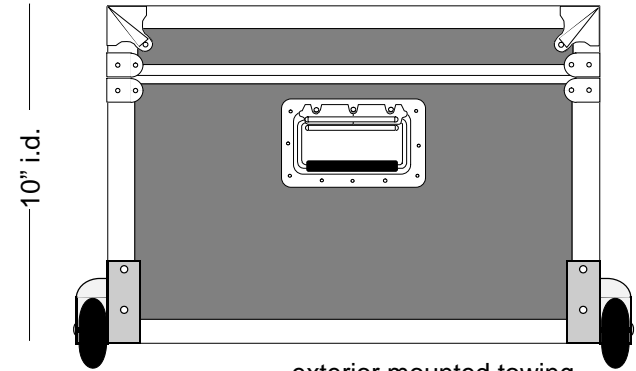

18 in 1 Dell Chromebook 11's, mice, AC adapters, 2 surge suppressors, etc.

FRONT VIEW-HINGED LID CASE CLOSED

SIDE VIEW-CASE CLOSED

due to length of case, retractable to handle is impractical. Recessed rubber gripped handle for towing and/or lifting

exterior mounted towing casters to increase case track

TOP VIEW-LOOKING DOWN INTO CASE

43-1/2" i.d.

interior floor to ceiling height - 10"

13-5/8" i.d.