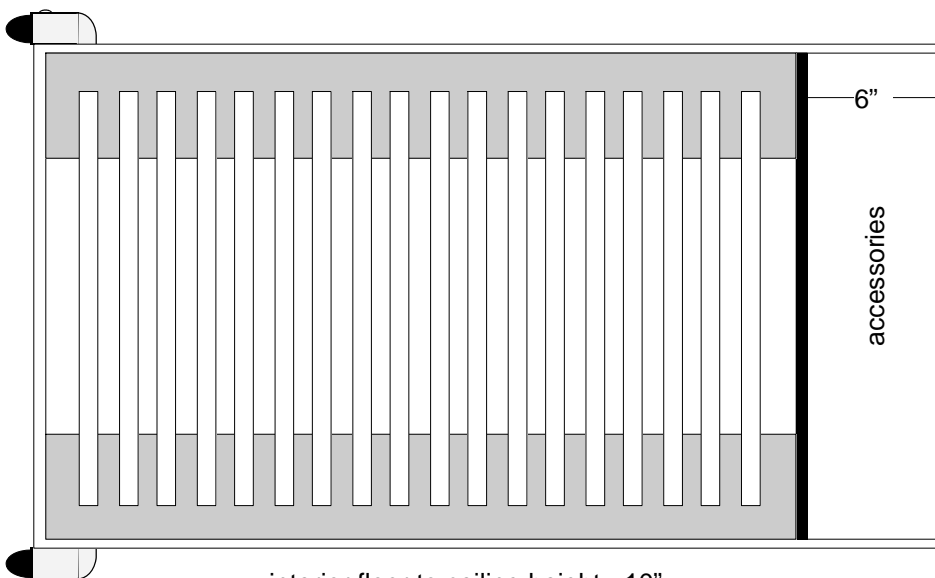

18 in 1 Dell Chromebook 11's, mice, AC adapters, 2 surge suppressors, etc.

FRONT VIEW-HINGED LID CASE CLOSED

SIDE VIEW-CASE CLOSED

due to length of case, retractable to handle is impractical. Recessed rubber gripped handle for towing and/or lifting

exterior mounted towing casters to increase case track

TOP VIEW-LOOKING DOWN INTO CASE

43-1/2" i.d.

interior floor to ceiling height - 10"

13-5/8" i.d.