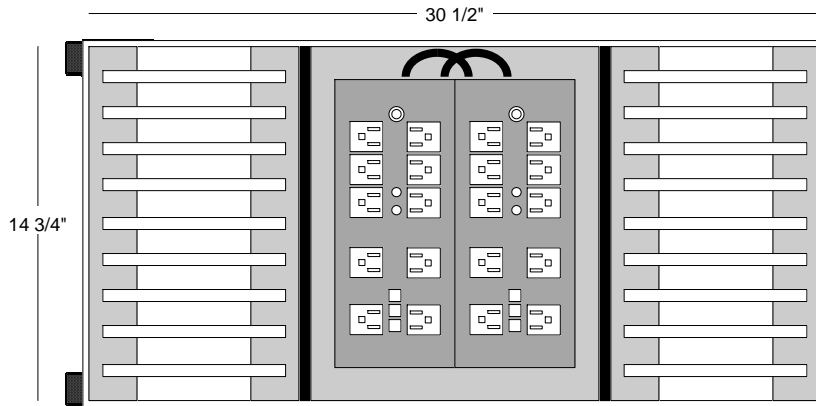

18 IN 1 iPad Airs with minimal protective jacket & 2  
each Tripplite TLP1008 TELTV AC strips

iPad Air - 6.6"x9.4"x.29"  
with Jetch Gold Slim-Fit Folio Case  
7.4"x9.6"x.4"

FRONT VIEW

Star Lite Case construction with  
case cart towing option

RIGHT SIDE VIEW

LEFT SIDE VIEW

13 1/2"