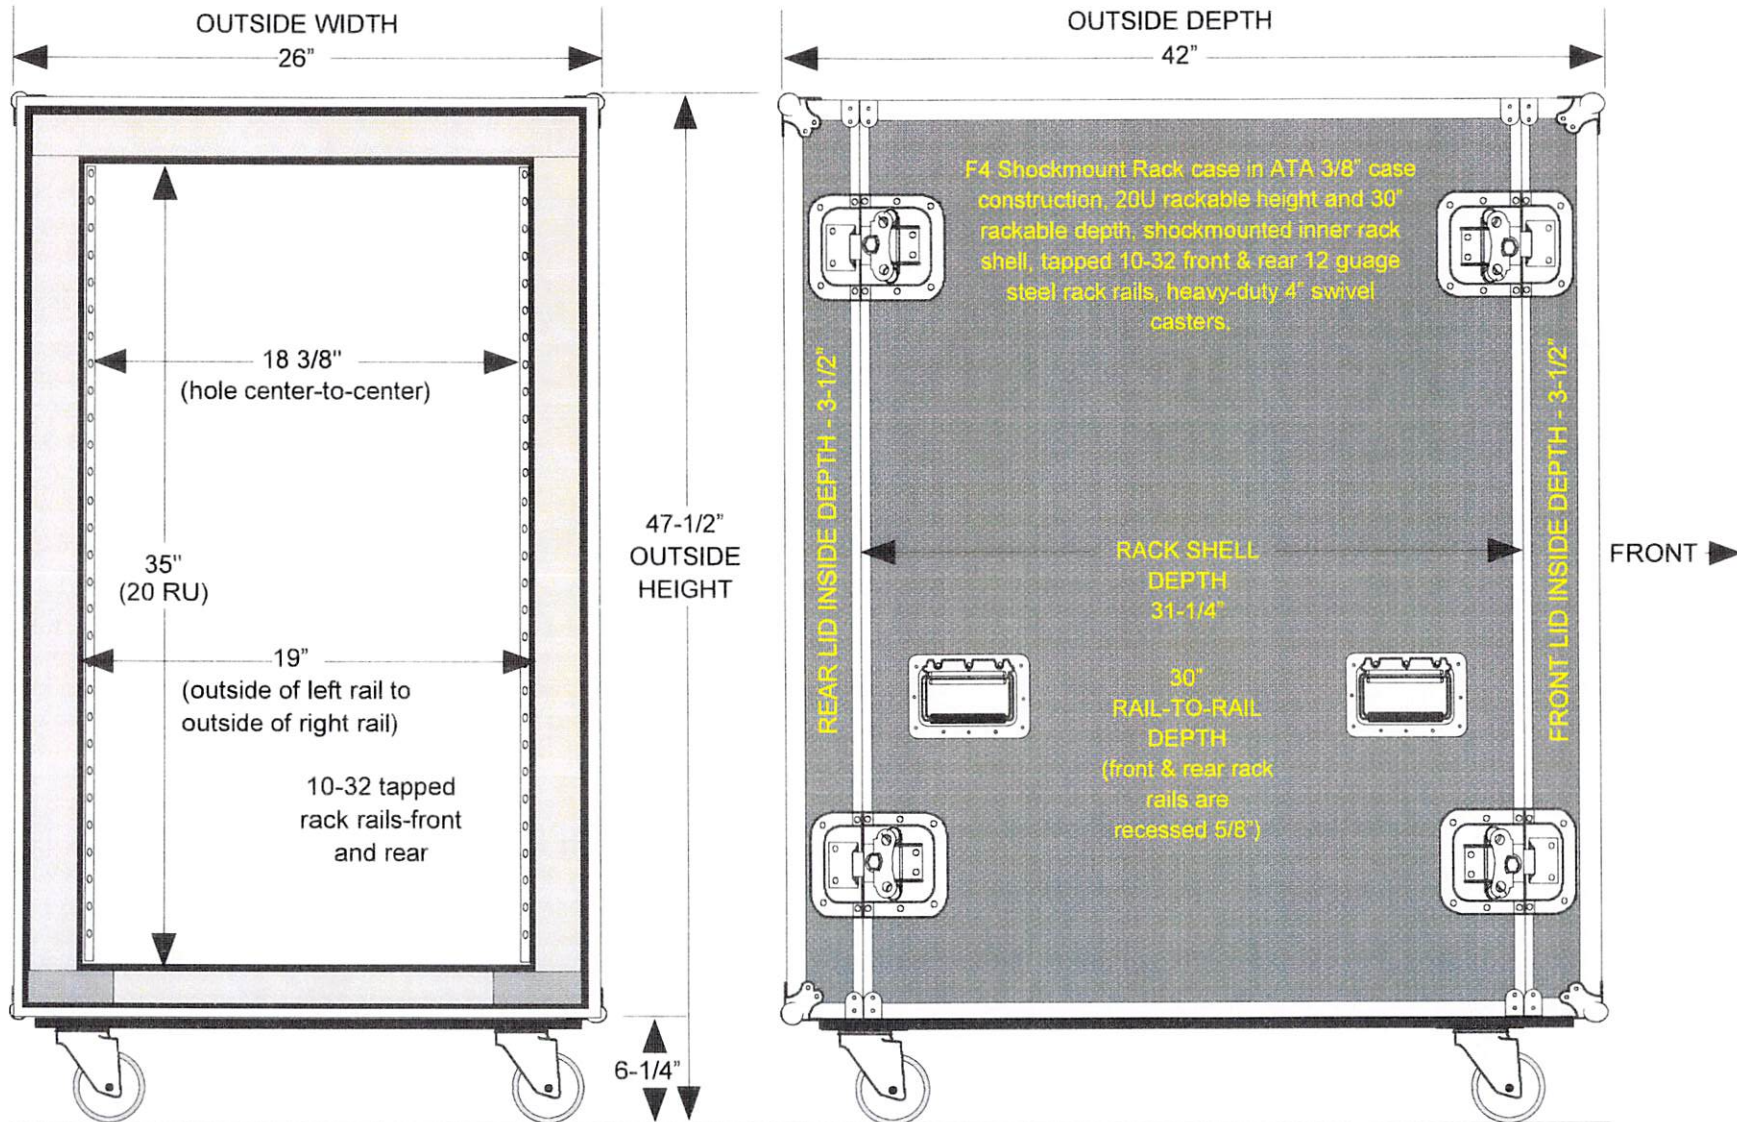

OEMRACF4X20X30

OEMRACF4X20X30

Rack is equipped with heavy-duty 4" diameter swivel casters (2 locking & 2 non-locking)
Rack is equipped with front & rear installed 10-32 tapped heavy-duty rack rails (30" apart from front of front rails to front of rear rails), full 20U (35") in length-color-black