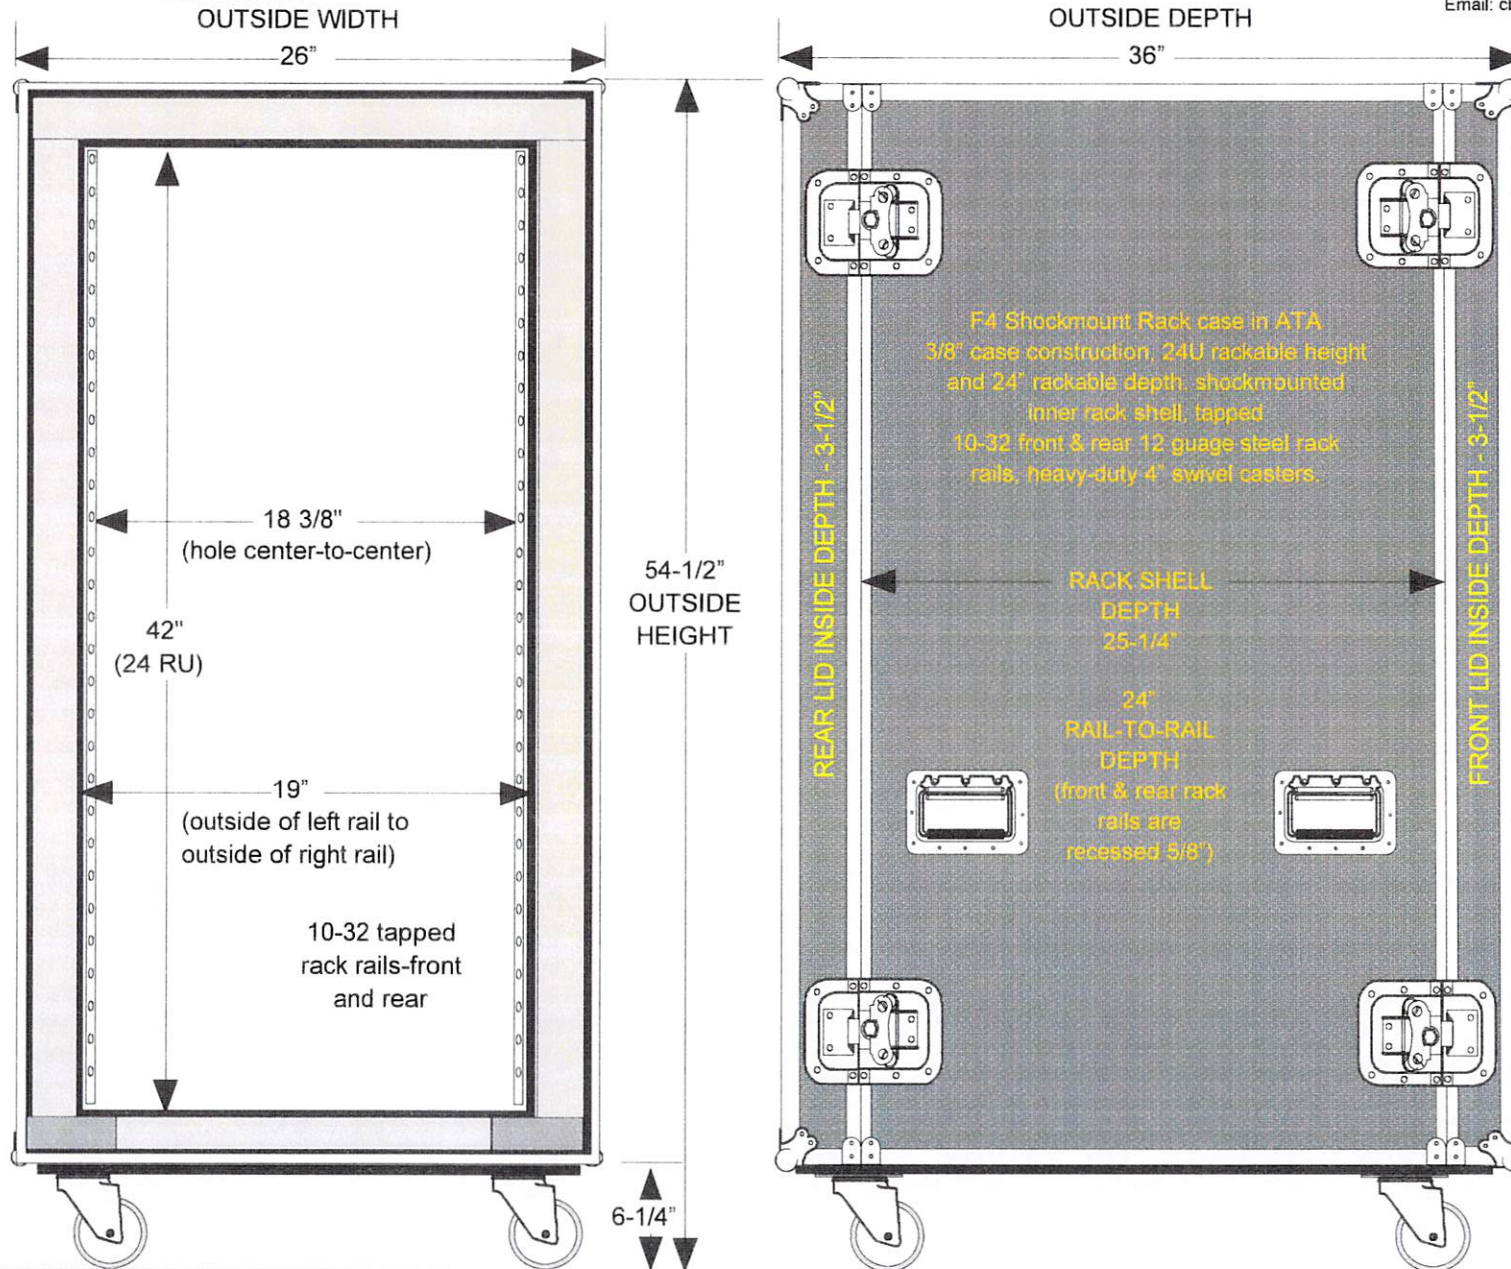

**OEMRACF4X24X24**

**OEMRACF4X24X24**

Rack is equipped with heavy-duty 4" diameter swivel casters (2 locking & 2 non-locking). Rack is equipped with front & rear installed 10-32 tapped heavy-duty rack rails (24" apart from front of front rails to front of rear rails), full 24U (42") in length-color-black