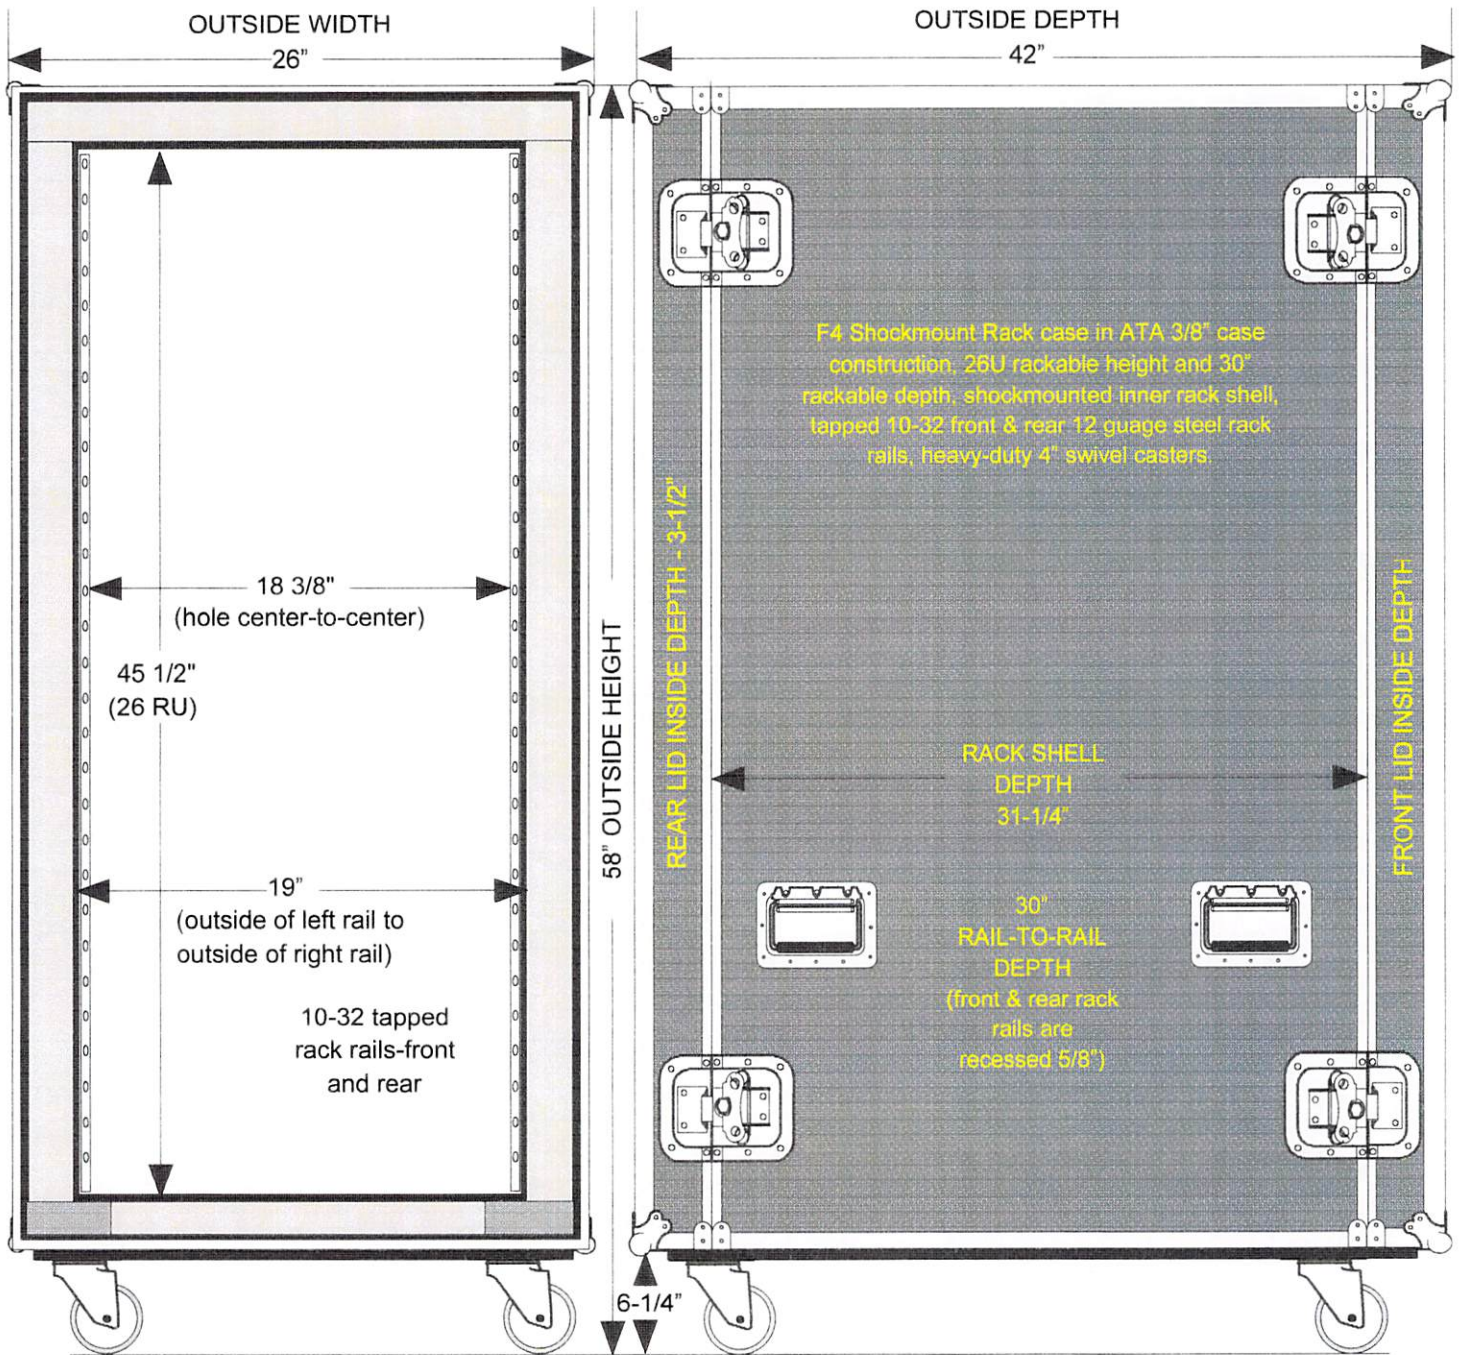

OEMRACF4X26X30

OEMRACF4X26X30

Rack is equipped with heavy-duty 4" diameter swivel casters (2 locking & 2 non-locking)
Rack is equipped with front & rear installed 10-32 tapped heavy-duty rack rails (30" apart from front of front rails to front of rear rails), full 26U (45-1/2") in length-color-black