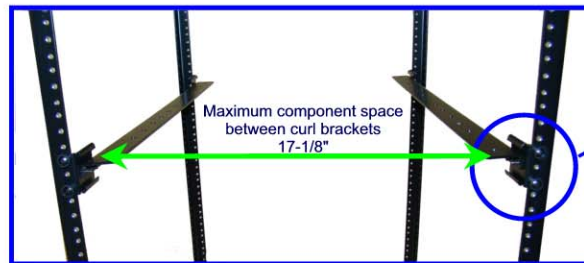

648 Superior Ave. * Munster, IN 46321
 (800)822-7827 FAX (219)922-4442
 E-Mail: star@starcase.com
 Web: <http://www.starcase.com>

SLIDING RACK RAIL COMPONENT SUPPORTS

A cost-effective rack rail component support system to replace original OEM slide rails or shelf support brackets. Your components slide securely in and out of your rack. This system works well with virtual all EIA rack frames, cabinets and enclosures. This system incorporates a 2-piece set of our universal "L" Series rack rails corresponding in length to your racks rail-to-rail depth with our RFCB curl brackets that provide the front & rear attachment points for the side support rails.

The Slide/Support System is comprised of:

- 4 each RFCB curl brackets
- 20 each 10-32 rack screws & cup washers
- 2 each L Series rack rails in the length ordered

Fixed Rail Component Support System installed in a Star Case Professional Series Rack

Front View of right side of rack

Pair of L series rack rails that mount in this proximity. For 20" depth racks, use L11RU
 25" depth racks, use L14RU
 30" depth racks, use L17RU

Device maximum width that will span from the curl in the RFCB to to curl on the opposite side is 17-1/8". Most components chassis width is 17".

2 standard 10-32 rack screws that attach curl bracket to 10-32 tapped holes in horizontally spanning "L" series rack rail

RFCB - 2 curl brackets attached to front rails and 2 curl brackets attached to rear rails.